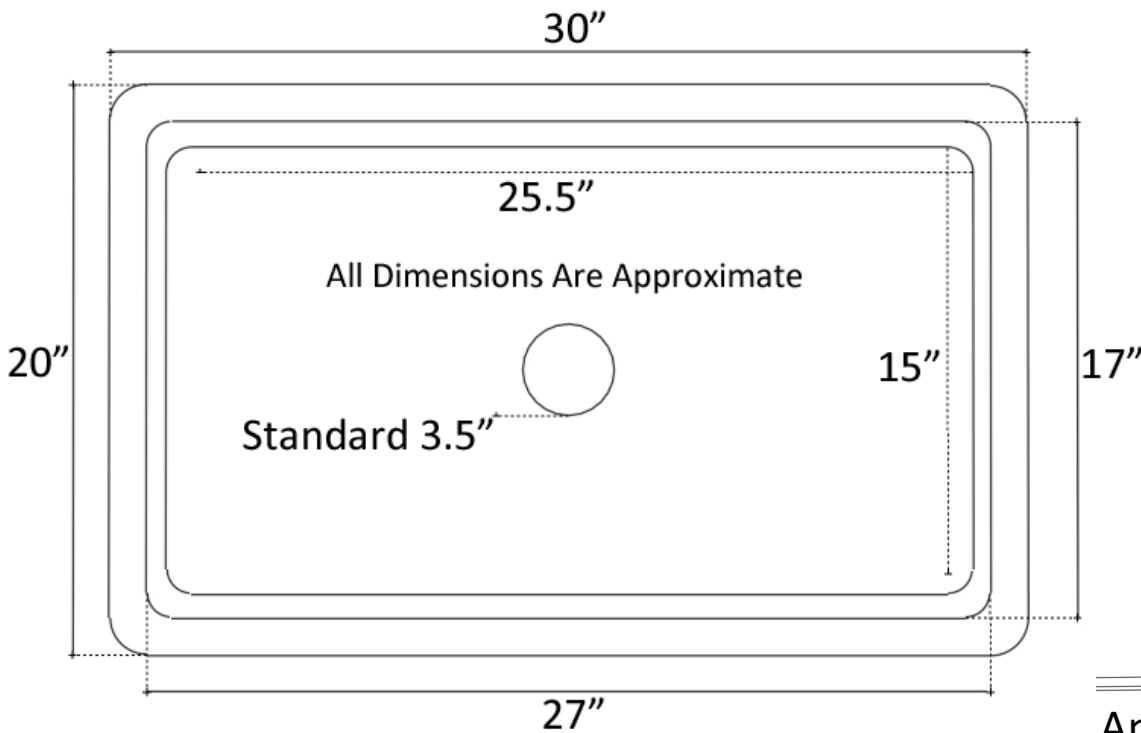

Description:

- Copper
- Undermount
- Use standard 3.5" drain
- Clean with mild soap
No harsh chemicals

Available Finishes:

- DB** Dark Bronze
- WC** Weathered Copper

Available Drains:

- D003** Basket Strainer
- D007** Disposal Flange

DIMENSIONS WILL VARY. DO NOT use this sheet as a guide for countertop cuts.